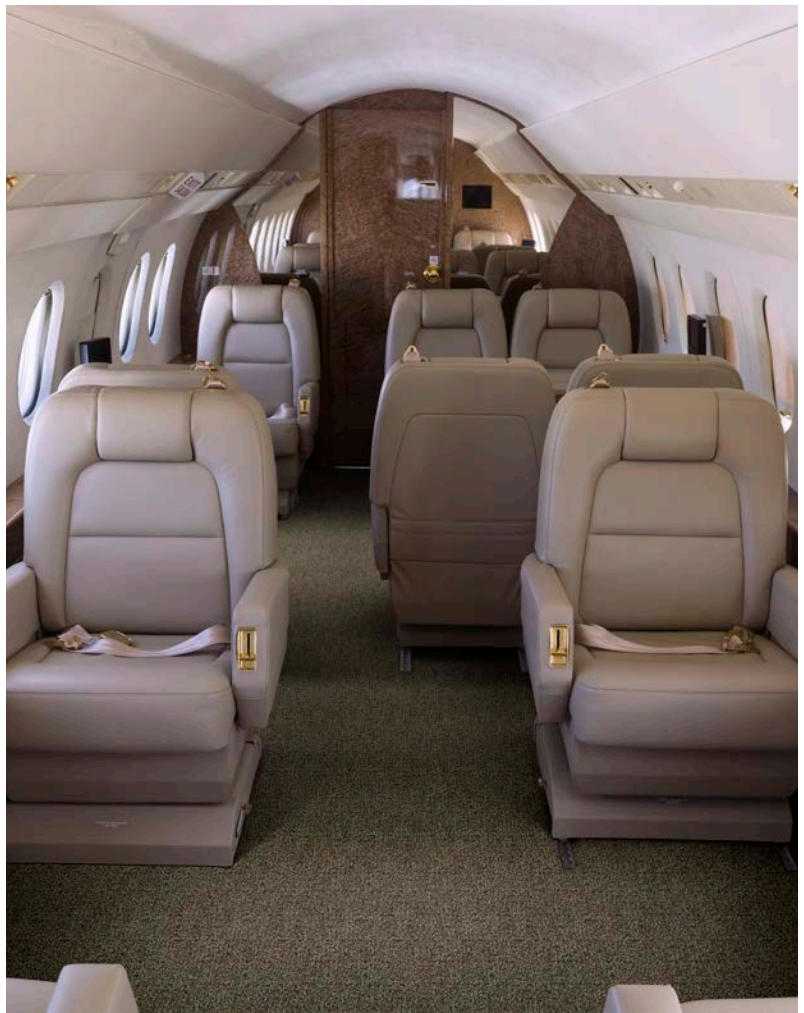

Marble shown in 212130-110 Mocha

Made-to-Order | Made-to-Size | Made-in-USA